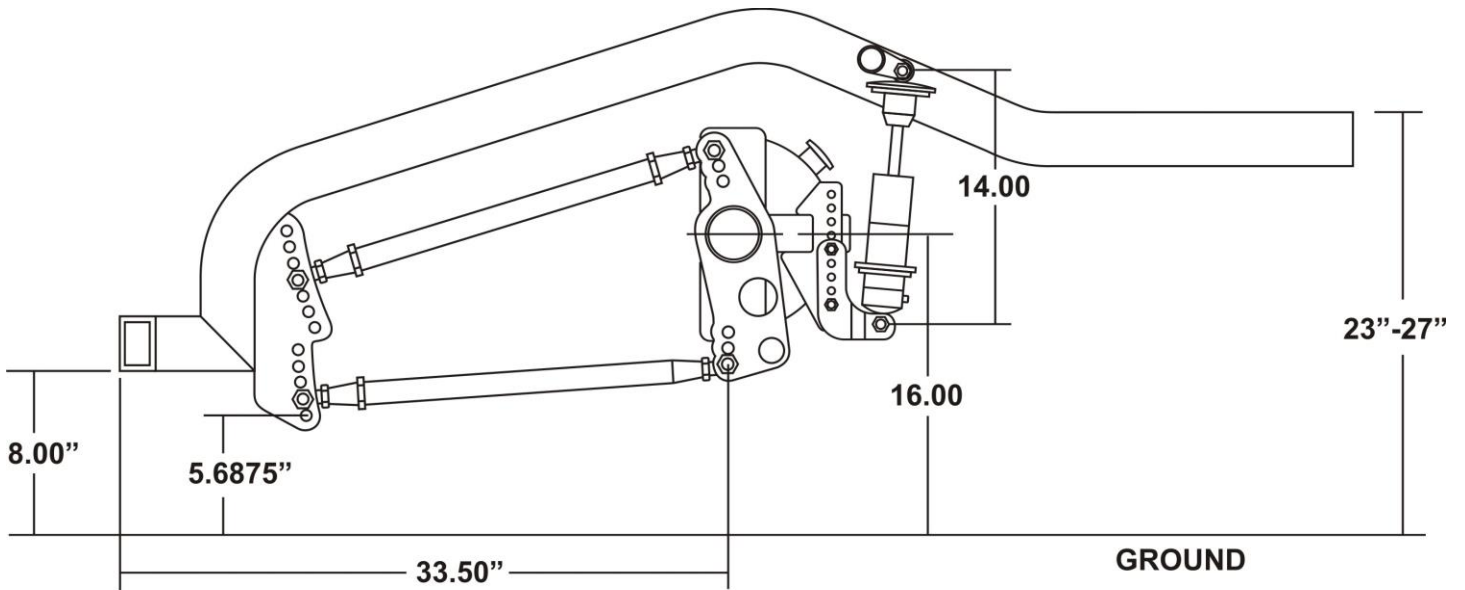

## C/E3670 – Top Gun 4-link Frame Rails

All measurements are shown at ride height, Based on 32" tall tires